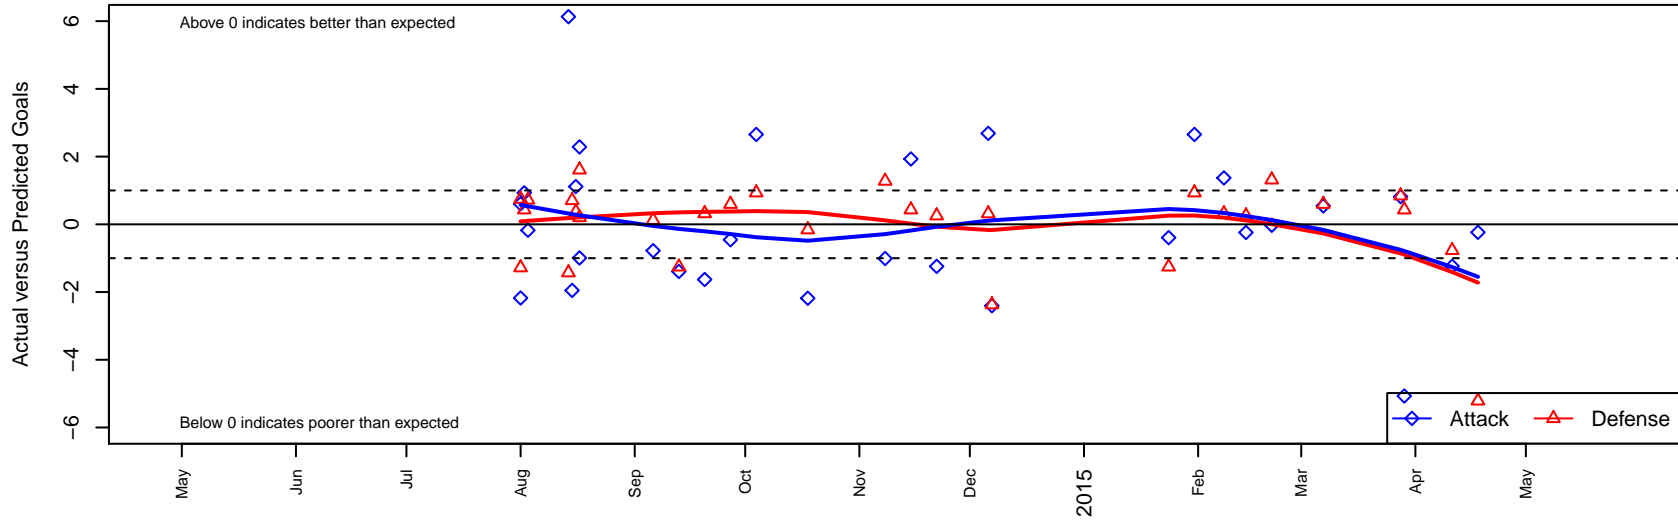

# FC Alliance C B03

FC Alliance  
 Woodinville, WA  
 B03 total strength=387  
 attack=0.3 defense=0.19  
 fall league = RCL B03 Div 4  
 spr league = Win RCL B03 Div 4

alt names used:  
 FC ALLIANCE B03 C (WA)  
 FC ALLIANCE BU-11 C TEAM (WA)  
 FC Alliance B03 C  
 FC Alliance B03 C  
 FC Alliance B03 C

Venues played:  
 2014 WA Rush Cup B11 Bronze U11  
 2014 Bigfoot Silver U11  
 2014 RCL B03 Div 4  
 2014 Win RCL B03 Div 4  
 2014 WYS Presidents Cup B03 Division 3

**FC Alliance C B03**  
 Dots are actual minus expected GF (blue circles) and GA (red triangles).  
 Blue line is smoothed change in attack strength. Red is smoothed change in defense strength.

**attack and defense variance (black dot)  
relative to other teams  
and top 10 in region**

**attack and defense rating  
relative to others at age  
and all opponents in last 13 months**

**Performance relative to 13 month average**