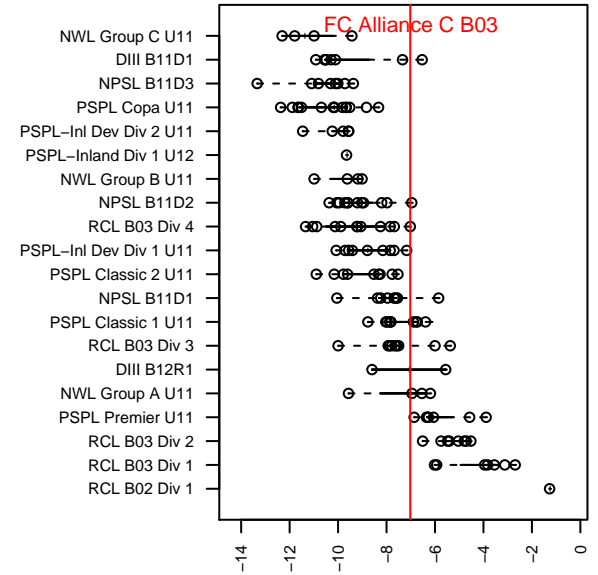

# FC Alliance C B03

FC Alliance  
 Woodinville, WA  
 B03 total strength=387  
 attack=0.3 defense=0.19  
 fall league = RCL B03 Div 4  
 spr league = Win RCL B03 Div 4

alt names used:  
 FC ALLIANCE B03 C (WA)  
 FC ALLIANCE BU-11 C TEAM (WA)  
 FC Alliance B03 C  
 FC Alliance B03 C  
 FC Alliance B03 C

Venues played:  
 2014 WA Rush Cup B11 Bronze U11  
 2014 Bigfoot Silver U11  
 2014 RCL B03 Div 4  
 2014 Win RCL B03 Div 4  
 2014 WYS Presidents Cup B03 Division 3

**FC Alliance C B03**  
 Dots are actual minus expected GF (blue circles) and GA (red triangles).  
 Blue line is smoothed change in attack strength. Red is smoothed change in defense strength.

**attack and defense variance (black dot)  
relative to other teams  
and top 10 in region**

**attack and defense rating  
relative to others at age  
and all opponents in last 13 months**

**Performance relative to 13 month average**