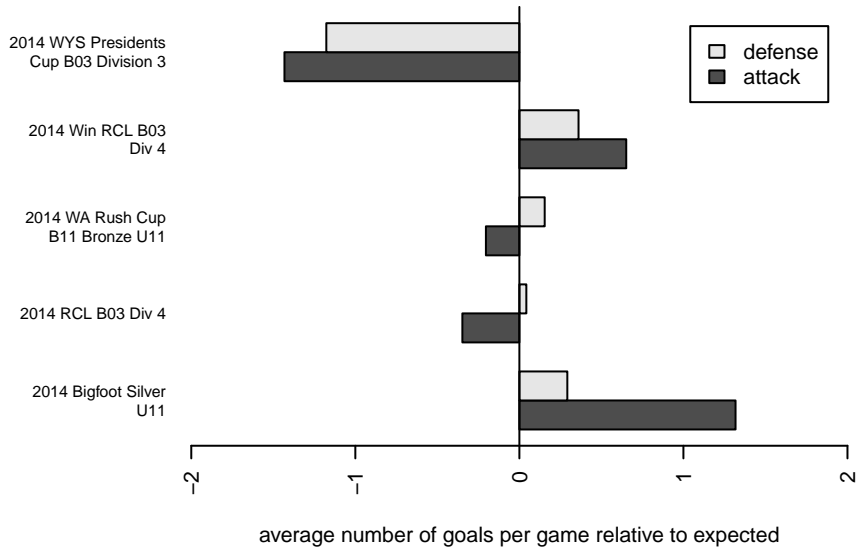

Venues played:  
 2014 WA Rush Cup B11 Bronze U11  
 2014 Bigfoot Silver U11  
 2014 RCL B03 Div 4  
 2014 Win RCL B03 Div 4  
 2014 WYS Presidents Cup B03 Division 3

**FC Alliance C B03**  
 Dots are actual minus expected GF (blue circles) and GA (red triangles).  
 Blue line is smoothed change in attack strength. Red is smoothed change in defense strength.

**attack and defense variance (black dot)  
relative to other teams  
and top 10 in region**

**attack and defense rating  
relative to others at age  
and all opponents in last 13 months**

**Performance relative to 13 month average**